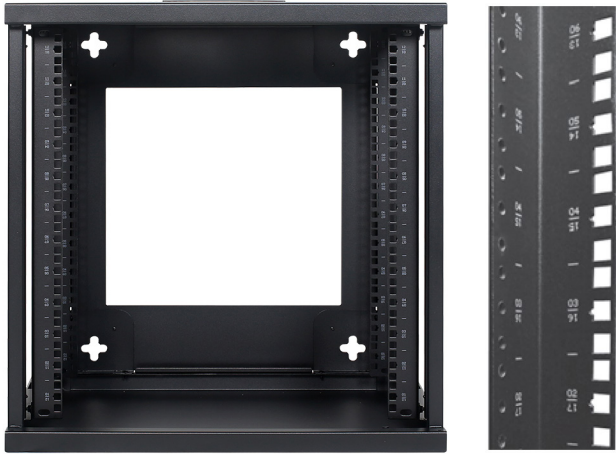

FEATURES

- Available in multiple heights including: 2ft., 3ft., and 4ft.
- Three depths: 8" (200mm), 18" (450mm), and 26" (650mm).
- Removable side panels make for easy moves, adds, and changes (MAC's).
- Easily integrates with accessories such as power, cooling, and cable management.
- The back panel is removable for easy installation.
- Window door comes standard and is field reversible for left or right swing.
- Lockable side panels for added security.
- Square or tapped 12-24 rails - adjustable front to rear.

PAINT/FINISH

Textured black powder

LOAD RATING

Varies per size. Weight capacity is dependent on secure mounting into proper structure.

INDUSTRY STANDARDS

EIA 310-D

FIXED WALL-MOUNT CABINETS

MOUNTING RAILS

Adjustable front to rear.
Field reversible square or tapped 12-24 hole.

LIFT OFF DOORS

Quick release. Easy on and off. Field reversible.
140° of rotation. Lock included.

INTEGRATED CABLE/AIRFLOW MANAGEMENT

The top has integrated cable entry/exit points and venting provisions for the optional fan kit.

FIXED WALL-MOUNT CABINETS

PART NUMBERS

These cabinets come fully assembled and include: frame, window front door, side panels, two pair of reversible mounting rails, and back panel.