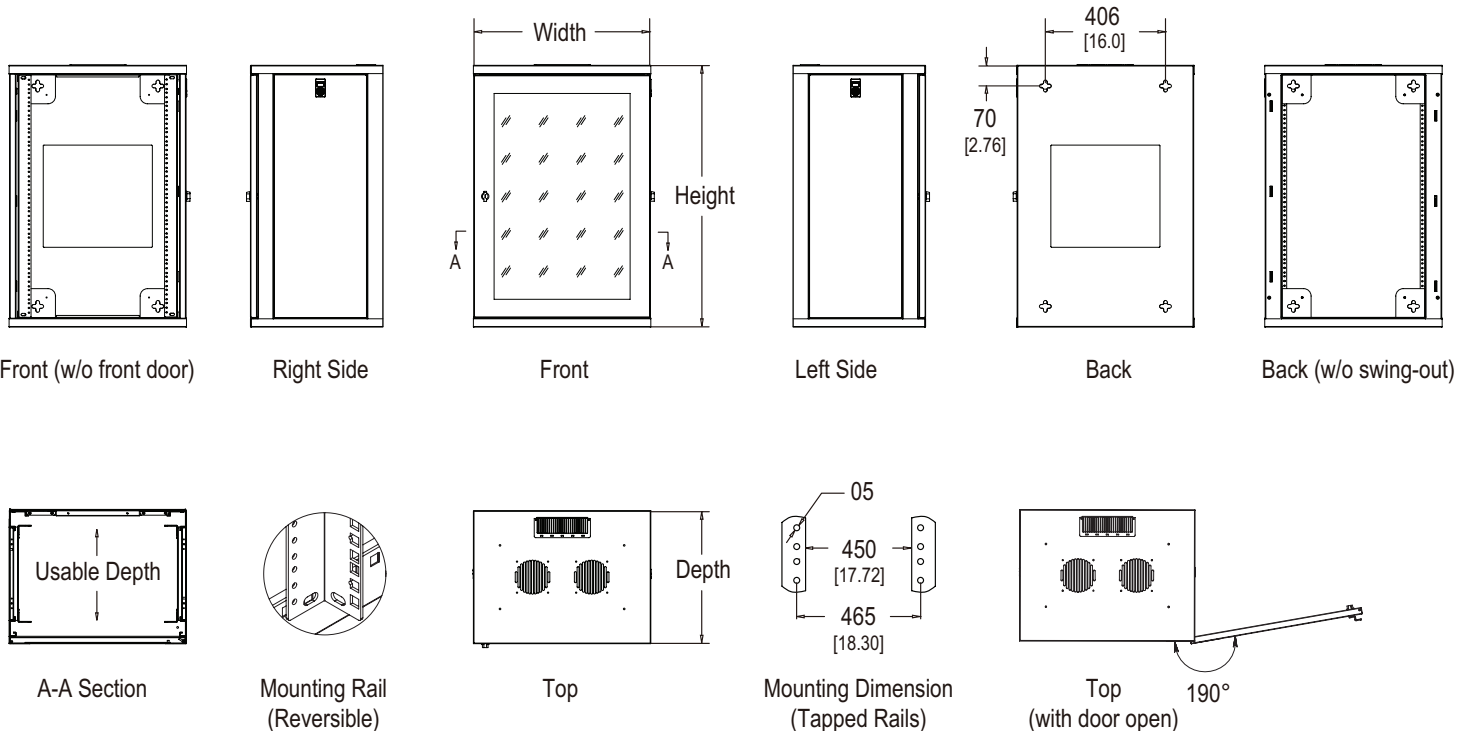

18" Deep Part Number	Rack Units	Overall Dimensions H x W x D* in. (mm)	Maximum Usable Depth in. (mm)	Weight Capacity lbs. (kg)
BF06-655-B1A	6U	13.78" x 23.32" x 17.71" (350 x 600 x 450)	16.14" (410)	135 (61)
BF09-655-B1A	9U	19.00" x 23.32" x 17.71" (480 x 600 x 450)	16.14" (410)	135 (61)
BF12-655-B1A	12U (3 ft)	24.38" x 23.32" x 17.71" (620 x 600 x 450)	16.14" (410)	250 (113)
BF15-655-B1A	15U	29.68" x 23.32" x 17.71" (750 x 600 x 450)	16.14" (410)	250 (113)
BF18-655-B1A	18U (4 ft)	34.82" x 23.32" x 17.71" (885 x 600 x 450)	16.14" (410)	300 (136)
BF27-655-B1A	27U (5 ft)	50.50" x 23.32" x 17.71" (1282 x 600 x 450)	16.14" (410)	400 (181)

26" Deep Part Number	Rack Units	Overall Dimensions H x W x D* in. (mm)	Maximum Usable Depth in. (mm)	Weight Capacity lbs. (kg)
BF06-675-B1A	6U	13.78" x 23.32" x 25.59" (350 x 600 x 650)	24.00" (610)	135 (61)
BF09-675-B1A	9U	19.00" x 23.32" x 25.59" (480 x 600 x 650)	24.00" (610)	135 (61)
BF12-675-B1A	12U (3 ft)	24.38" x 23.32" x 25.59" (620 x 600 x 650)	24.00" (610)	250 (113)
BF15-675-B1A	15U	29.68" x 23.32" x 25.59" (650 x 600 x 650)	24.00" (610)	250 (113)
BF18-675-B1A	18U (4 ft)	34.82" x 23.32" x 25.59" (885 x 600 x 650)	24.00" (610)	300 (136)
BF27-675-B1A	27U (5 ft)	50.50" x 23.32" x 25.59" (1282 x 600 x 650)	24.00" (610)	400 (181)

TECHNICAL SPECIFICATIONS

Three Depths 8" (200mm), 18" (450mm), and 26" (650mm)

Six Heights 6U, 9U, 12U, 15U, 18U, 27U

©2023 SharkRack. All rights reserved. SharkRack™ and the SharkRack logo are trademarks or registered trademarks of SharkRack. All other names and logos referred to are trade names, trademarks or registered trademarks of their respective owners. While every precaution has been taken to ensure accuracy and completeness here, SharkRack assumes no responsibility, and disclaims all liability, for damages resulting from use of this information or for any errors or omissions. Specifications, rebates and other promotional offers are subject to change at SharkRack's sole discretion upon notice.