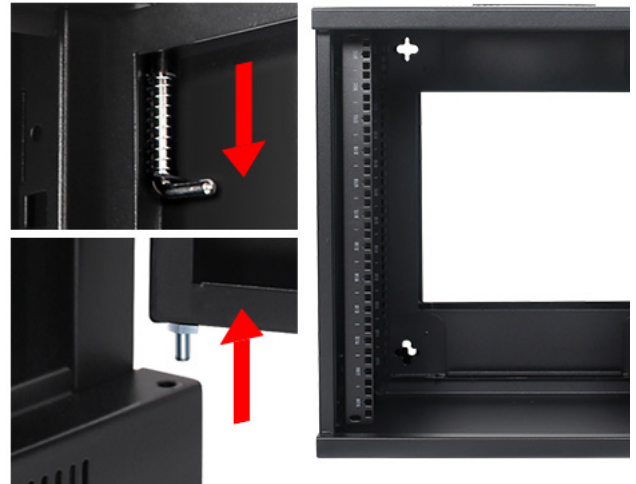

FEATURES

- Available in multiple heights including: 2ft., 3ft., and 4ft.
- Three depths: 8" (200mm), 18" (450mm), and 26" (650mm).
- Removable side panels make for easy moves, adds, and changes (MAC's).
- Easily integrates with accessories such as power, cooling, and cable management.
- The back panel is removable for easy installation.
- Window door comes standard and is field reversible for left or right swing.
- Lockable side panels for added security.
- Square or tapped 12-24 rails - adjustable front to rear.

PAINT/FINISH

Textured black powder

LOAD RATING

Varies per size. Weight capacity is dependent on secure mounting into proper structure.

INDUSTRY STANDARDS

EIA 310-D

FIXED WALL-MOUNT CABINETS

MOUNTING RAILS

Adjustable front to rear.
Field reversible square or tapped 12-24 hole.

LIFT OFF DOORS

Quick release. Easy on and off. Field reversible.
140° of rotation. Lock included.

INTEGRATED CABLE/AIRFLOW MANAGEMENT

The top has integrated cable entry/exit points and venting provisions for the optional fan kit.

FIXED WALL-MOUNT CABINETS

PART NUMBERS

These cabinets come fully assembled and include: frame, window front door, side panels, two pair of reversible mounting rails, and back panel.